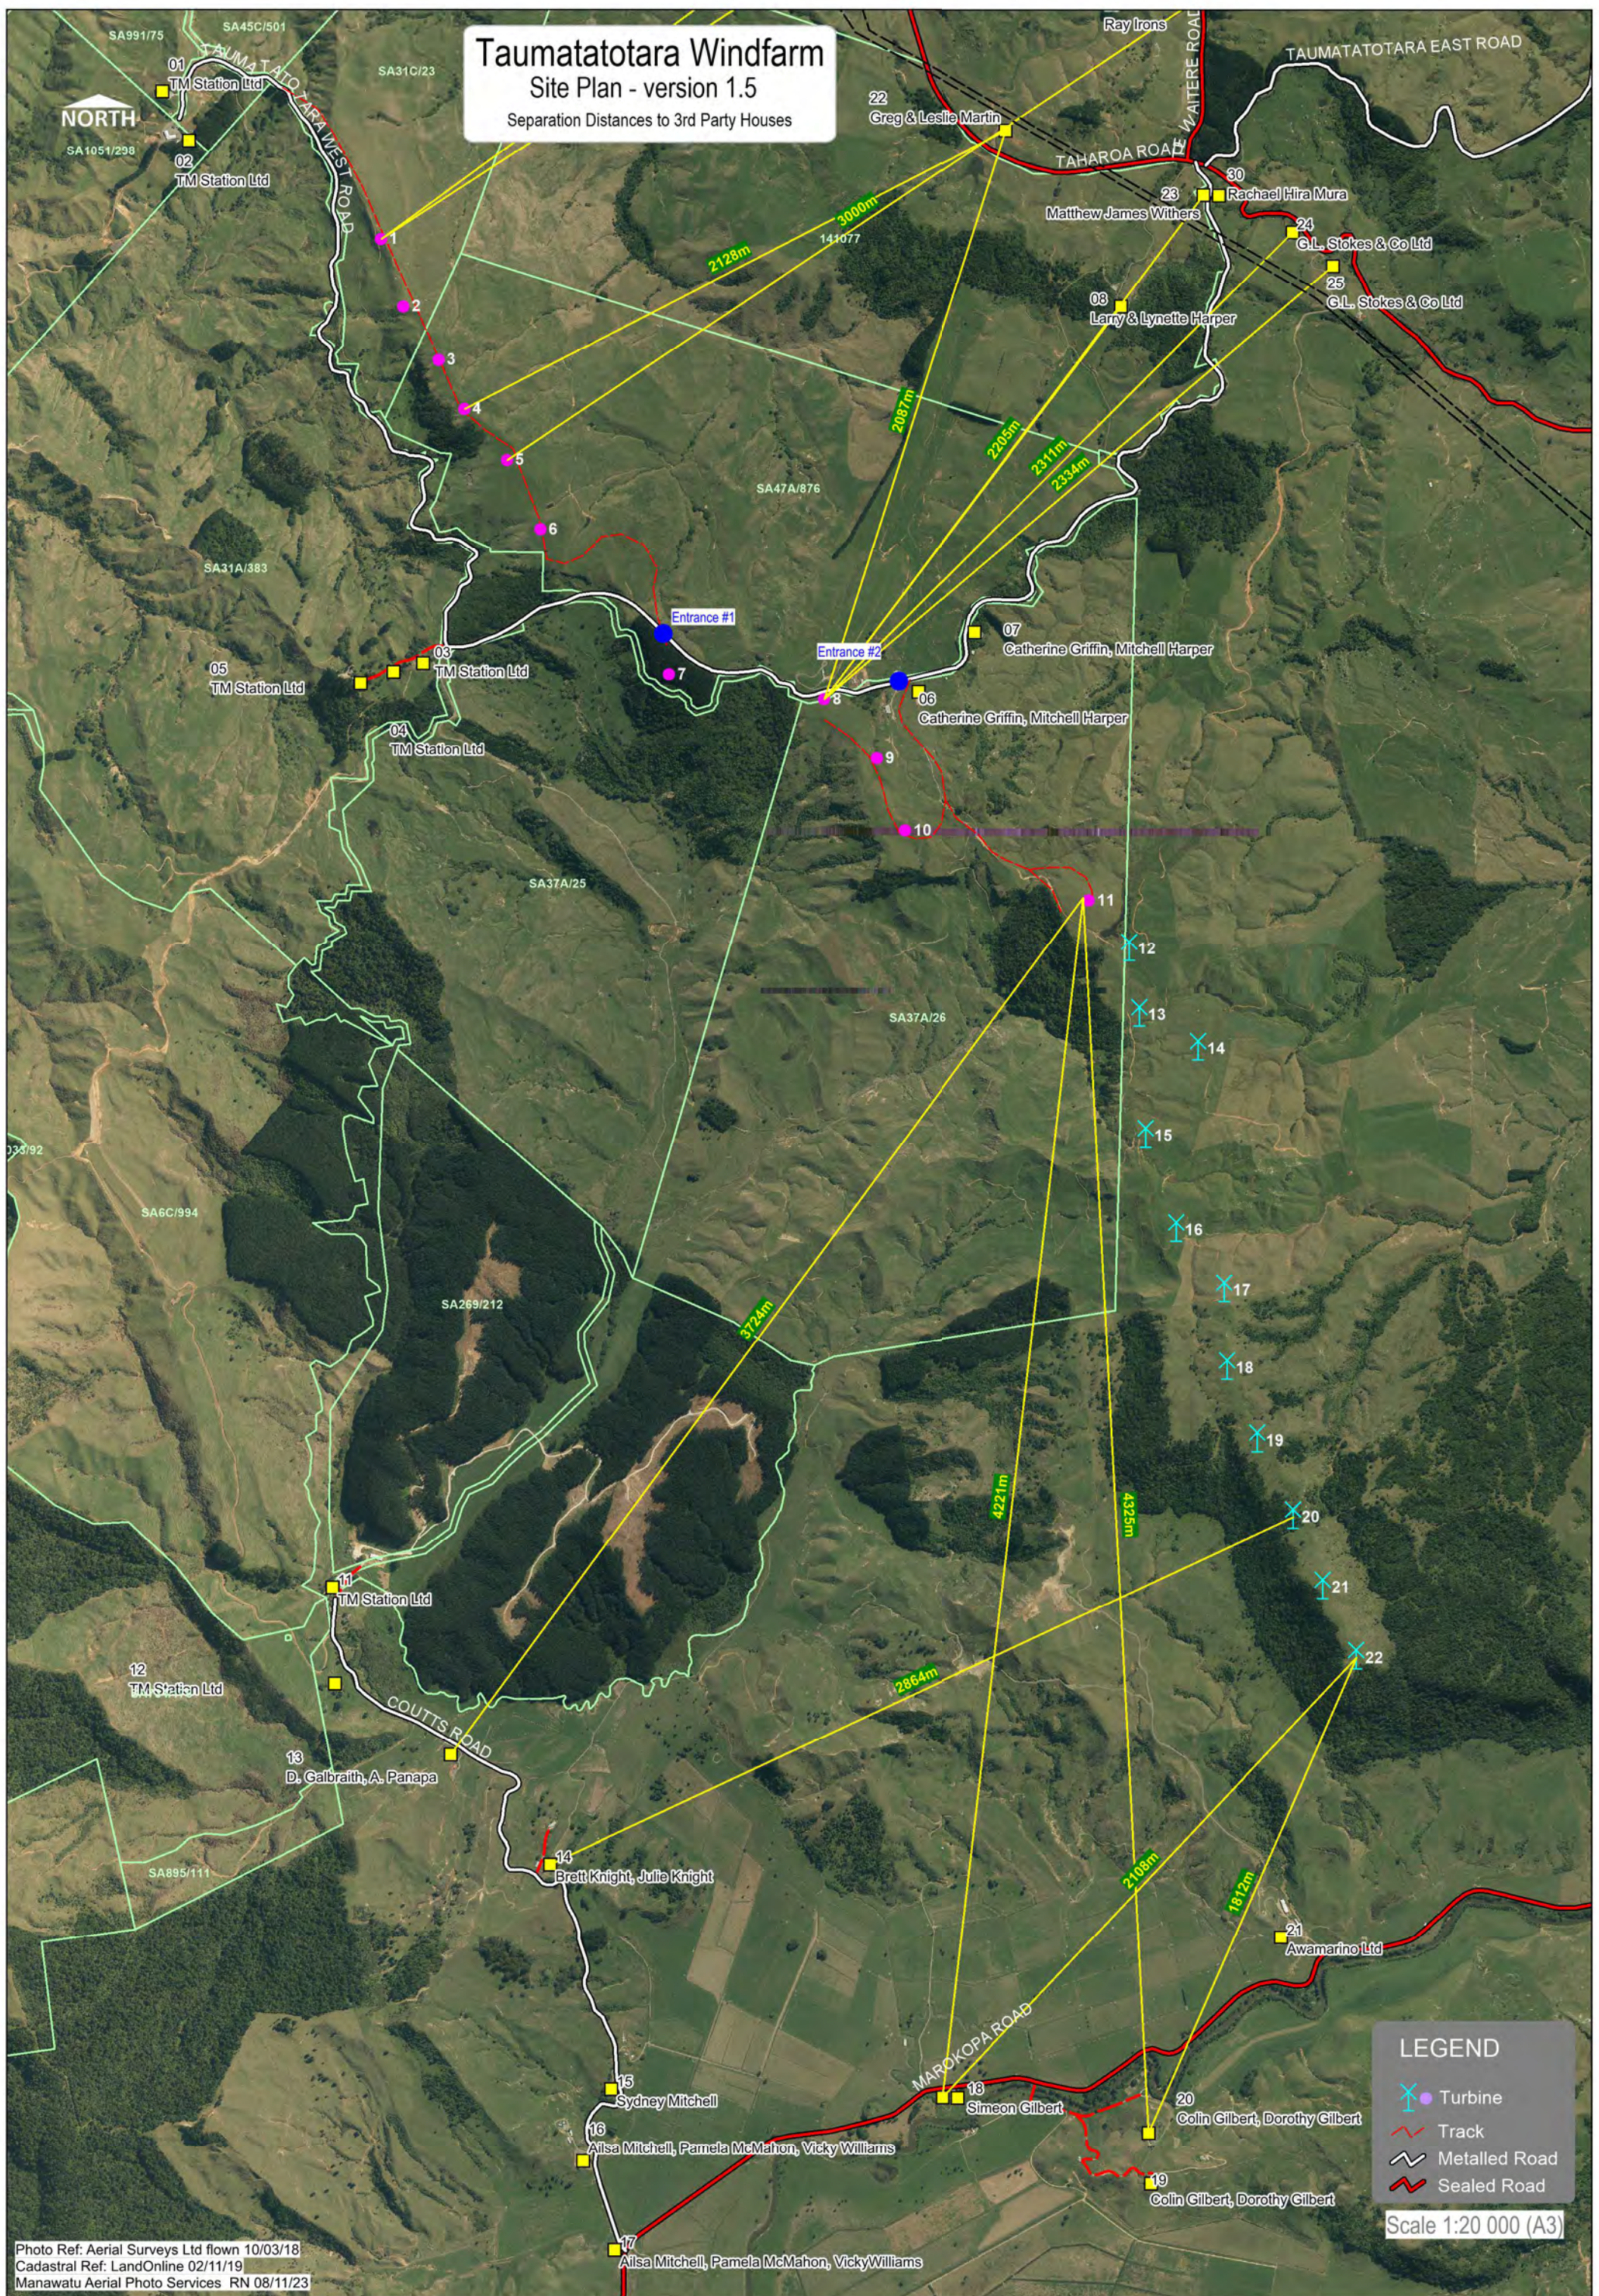

Taumatotara Windfarm

Site Plan - version 1.5

Separation Distances to 3rd Party Houses

LEGEND

- Turbine
- Track
- Metalled Road
- Sealed Road

Scale 1:20 000 (A3)

Photo Ref: Aerial Surveys Ltd flown 10/03/18
 Cadastral Ref: LandOnline 02/11/19
 Manawatu Aerial Photo Services RN 08/11/23